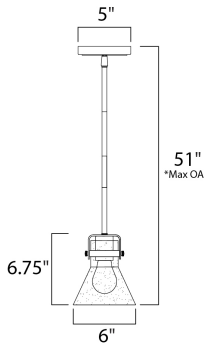

*max overall height

MEASUREMENTS

DIMENSION : 6" L x 6" W x 6.75" H
 MAX OAH : 51" OAH
 HANGING WEIGHT : 3.5 lb
 WIRE LENGTH : 120"

LAMPING

INPUT VOLTAGE : 120V
 BULB : 1 x 60W Incandescent E26 Medium , 60W Total
 BULB INCLUDED : (Included)
 DIMMABLE : Yes